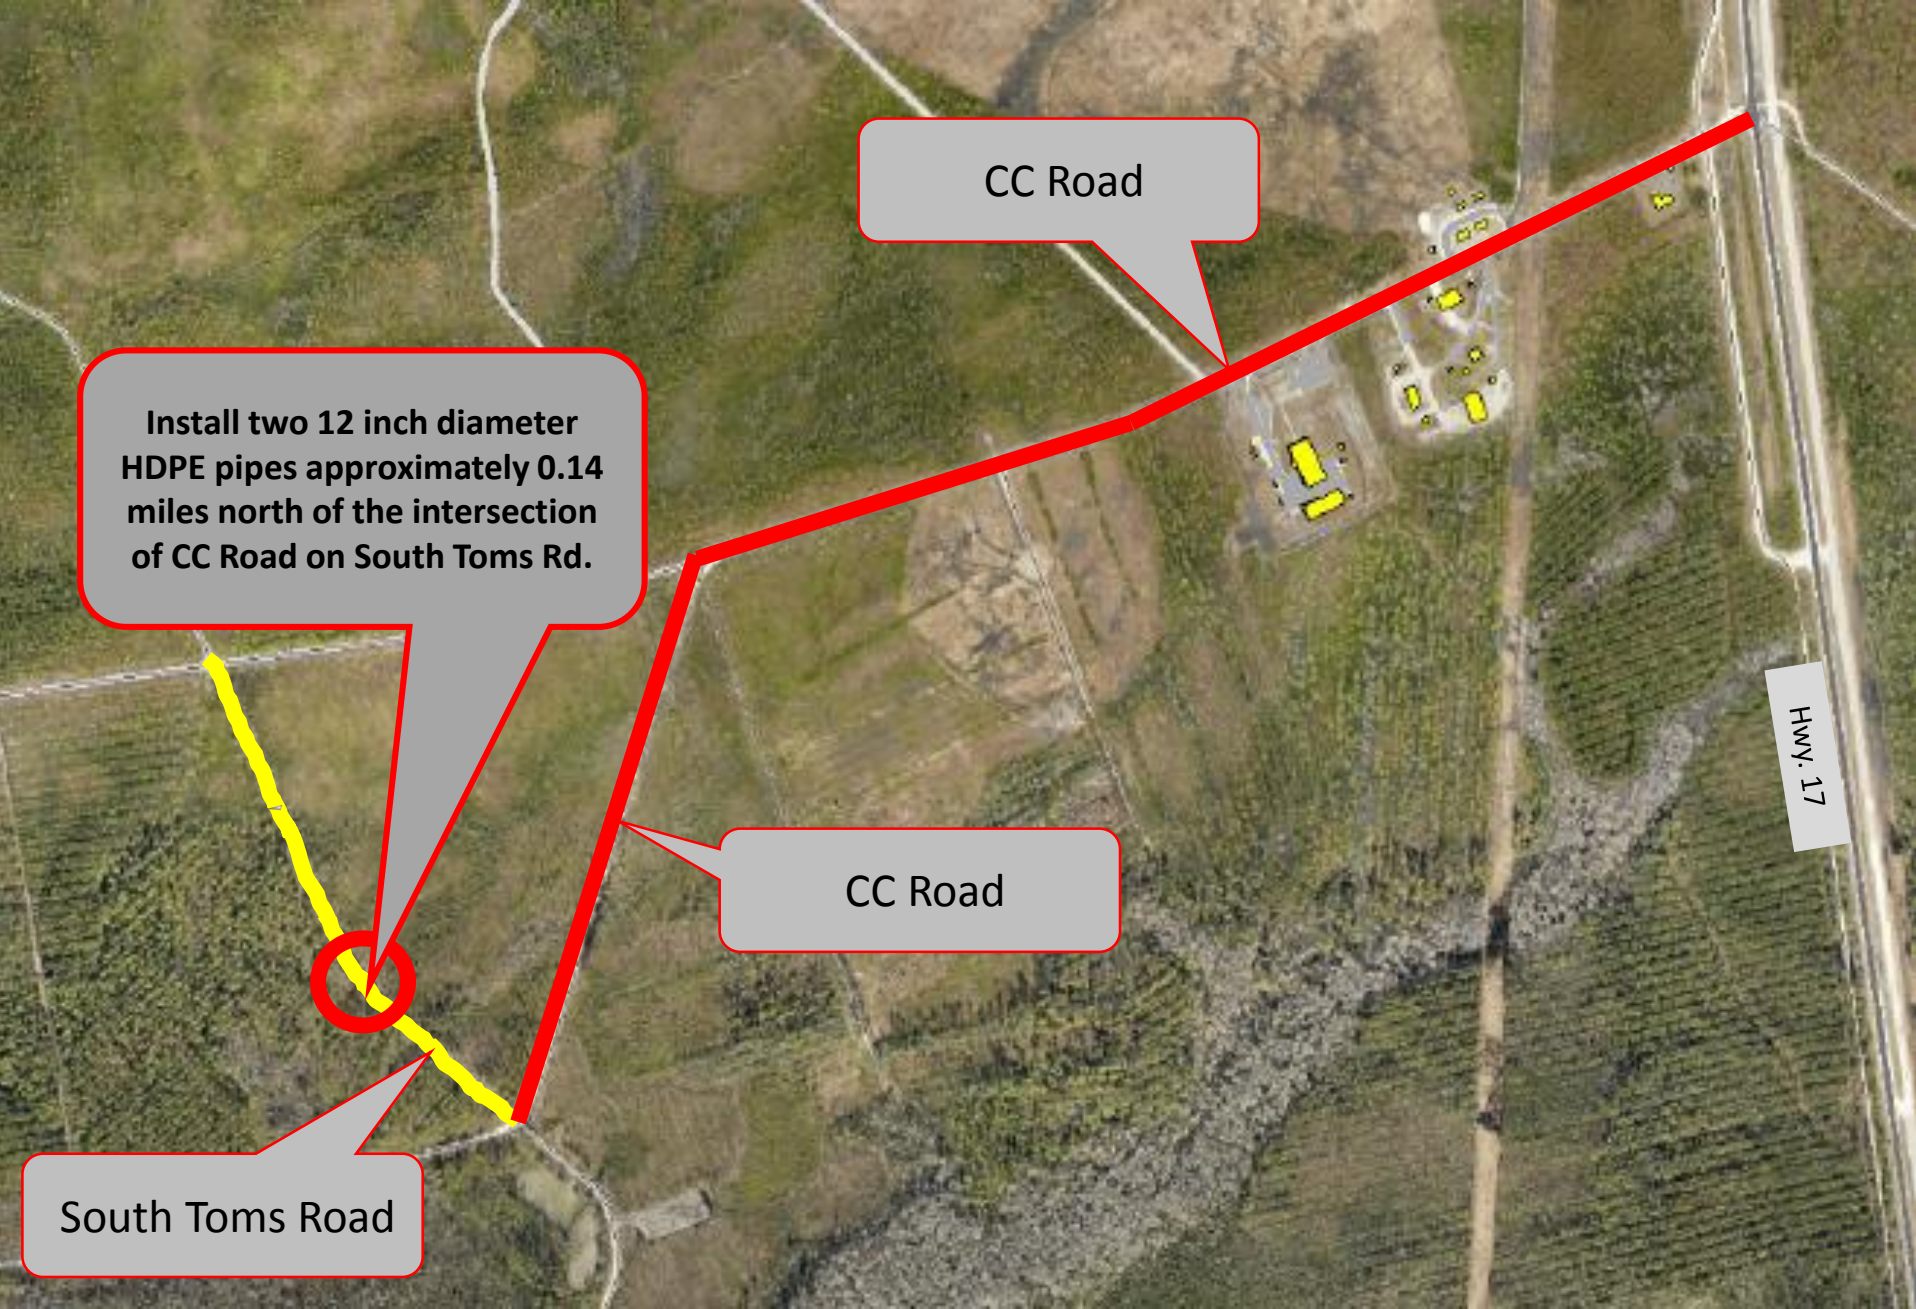

**17-0456 / 17M110CN  
Lejeune West Side  
Unpaved Roads Gravel  
and Grading**

**17-0456 / 17M110CN  
Lejeune West Side  
Unpaved Roads Gravel  
and Grading**

Range K10 Access Road

Rhodes Point Road

**17-0456 / 17M110CN  
Lejeune West Side  
Unpaved Roads Gravel  
and Grading**

17-0456 / 17M110CN  
Lejeune West Side  
Unpaved Roads Gravel  
and Grading

Camp Devil Dog

Racetrack Range Road

Area to be graveled