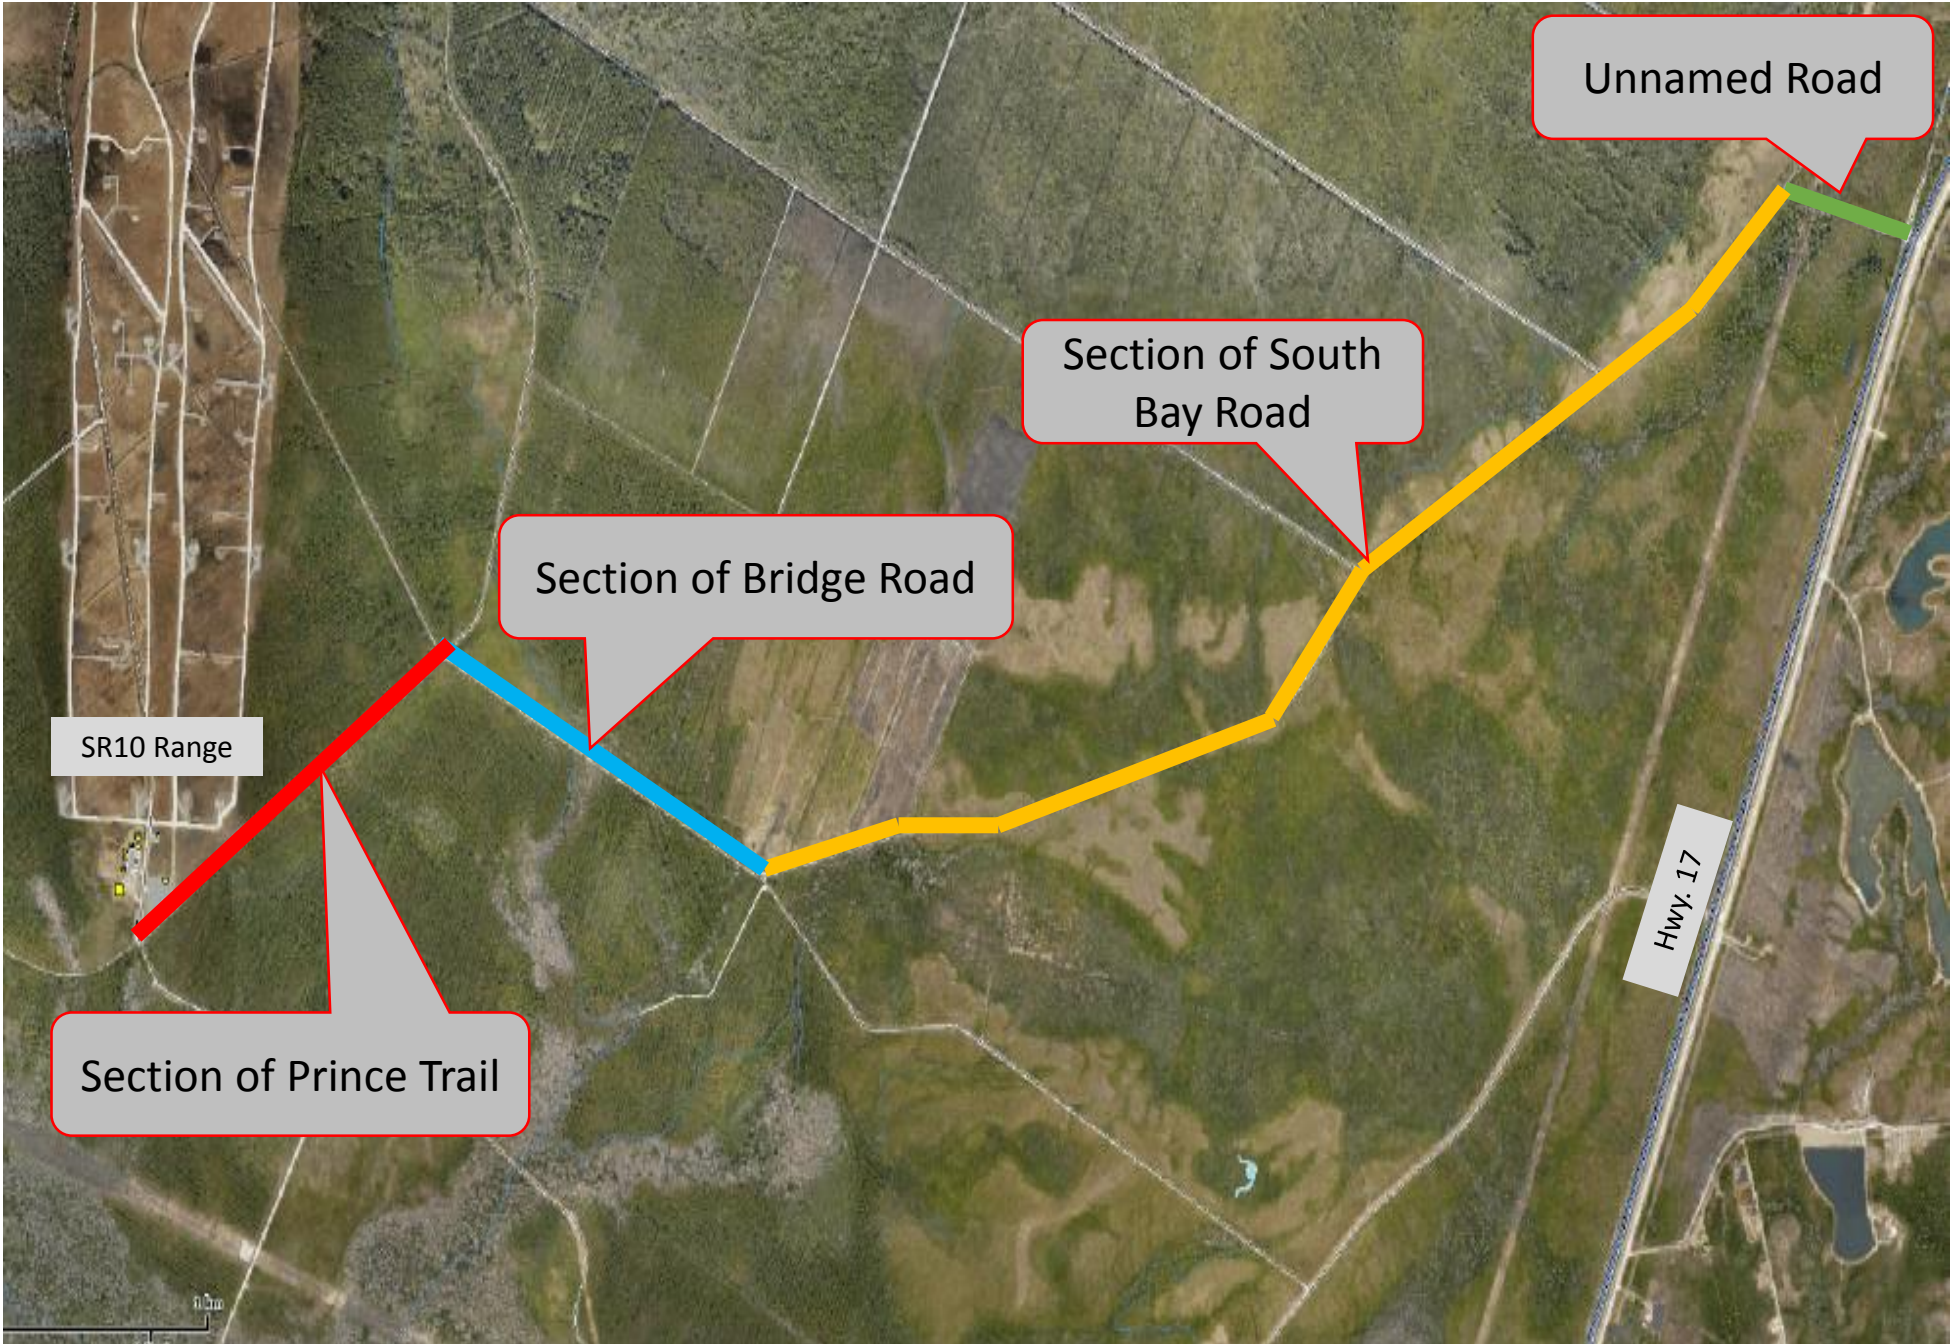

**17-0456 / 17M110CN  
Lejeune West Side  
Unpaved Roads Gravel  
and Grading**

**17-0456 / 17M110CN  
Lejeune West Side  
Unpaved Roads Gravel  
and Grading**

Range K10 Access Road

Rhodes Point Road

**17-0456 / 17M110CN  
Lejeune West Side  
Unpaved Roads Gravel  
and Grading**

17-0456 / 17M110CN  
Lejeune West Side  
Unpaved Roads Gravel  
and Grading

Camp Devil Dog

Racetrack Range Road

Area to be graveled